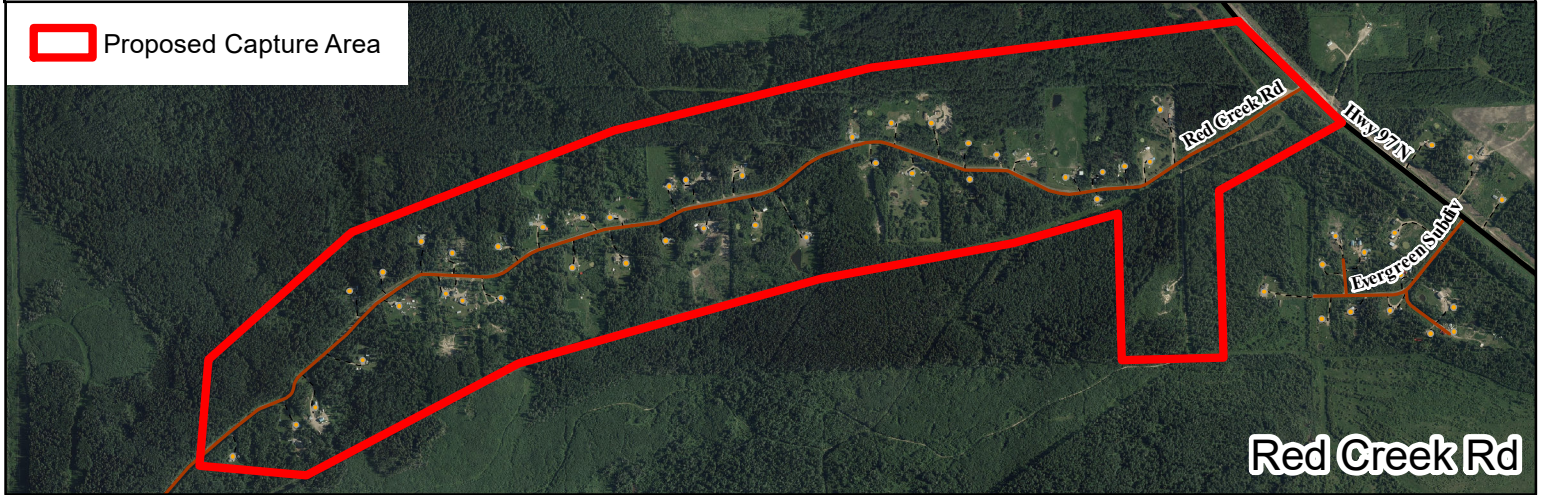

# Drones Flights in Area

Including Red Creek Rd, Coffee Creek Sub, Evergreen Sub & Prespatou School

Date: 7/6/2021

 Proposed Capture Area

Red Creek Rd

Evergreen Sub

Coffee Creek Sub

Prespatou