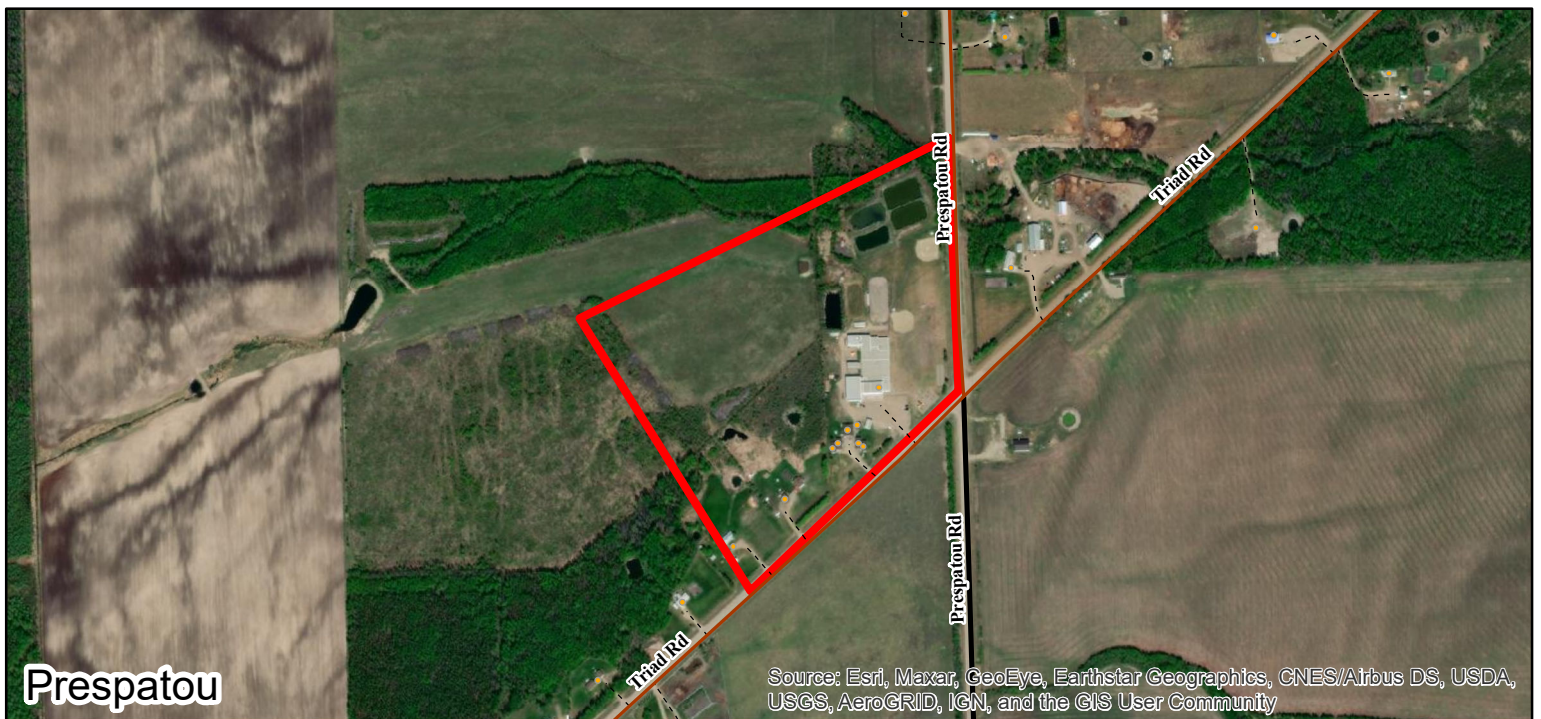

# Drones Flights in Area

Including Red Creek Rd, Coffee Creek Sub, Evergreen Sub & Prespatou School

Date: 7/6/2021

 Proposed Capture Area

Red Creek Rd

Evergreen Sub

Coffee Creek Sub

Prespatou