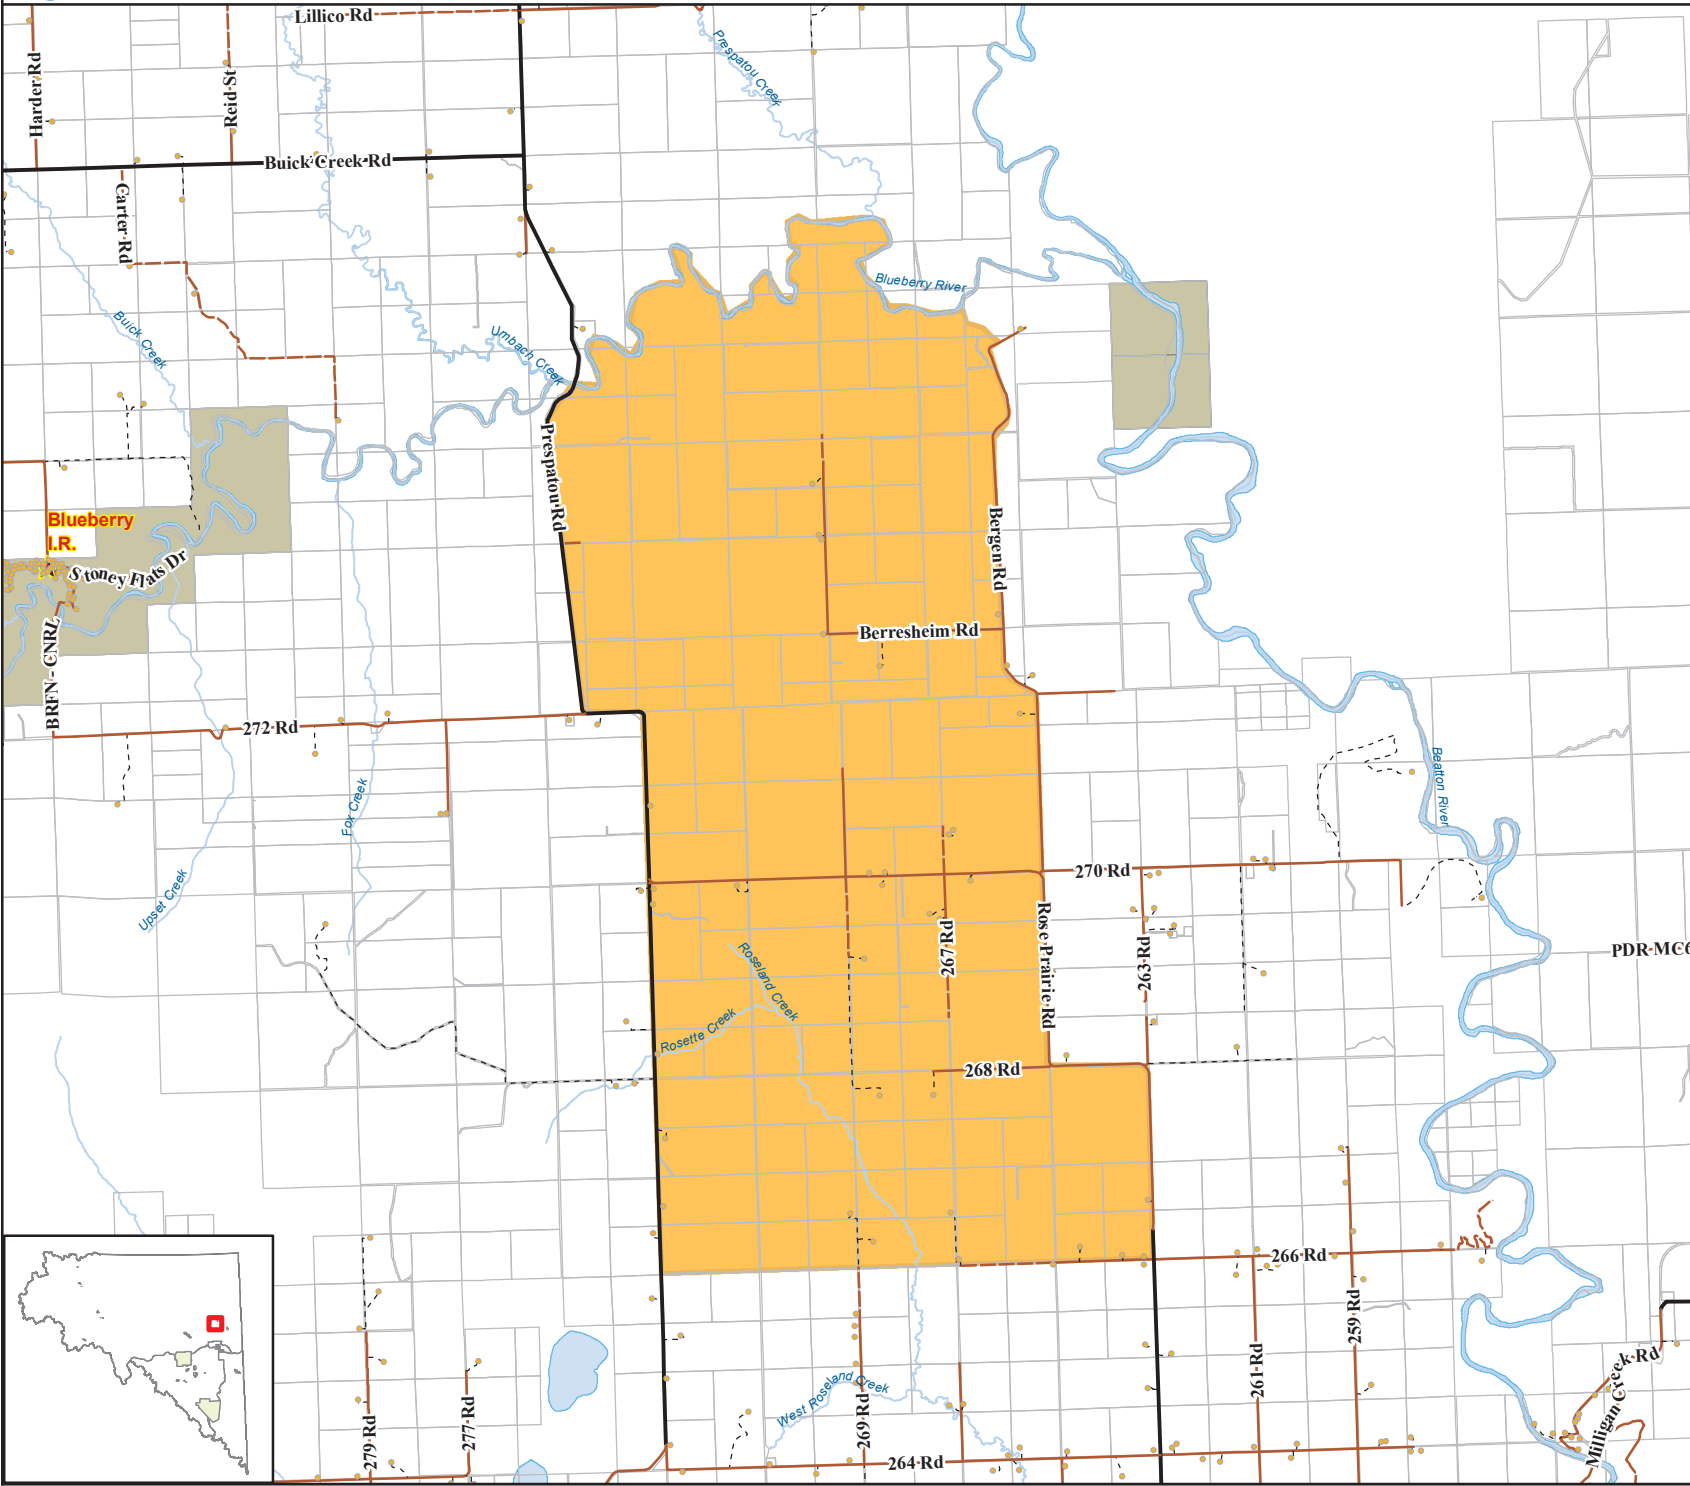

PEACE RIVER REGIONAL DISTRICT EVACUATION ALERT

EVACUATION ALERT #7

Stoddart Creek Wildfire

Electoral Area B

September 15, 2023, 21:15 pm

An Evacuation Alert has been issued by Peace River Regional District at the Emergency Operations Centre (EOC). BC Wildfire Service has recommended an evacuation alert area as a result of current fire behaviour. Because of the potential danger to life and health, the Peace River Regional District has issued an Evacuation Alert.

The Evacuation Alert is in effect for the following areas (see attached map):

- The area from the intersection of the Blueberry River and Prespatou Road, known as the Apsasson Bridge,
- east, following the Blueberry River to a point north of Bergen Road,
- south following Bergen Road and Rose Prairie Road to the intersection of 266 Road, and
- due west to the point of intersection with Prespatou Road, and north following Prespatou Road to Apsasson Bridge.

Please ensure that your household is signed up to receive notifications from the PRRD.

www.nebcalerts.com

Peace River Regional District

Evacuation Alert #7

Stoddart Creek Fire Fire: G80291

1:125,000

Friday, September 15, 2023

The map only applies to the Peace River Regional District and does not apply to other municipalities or first nations jurisdictions

Compiled and produced by the Peace River Regional District on Friday, September 15, 2023.