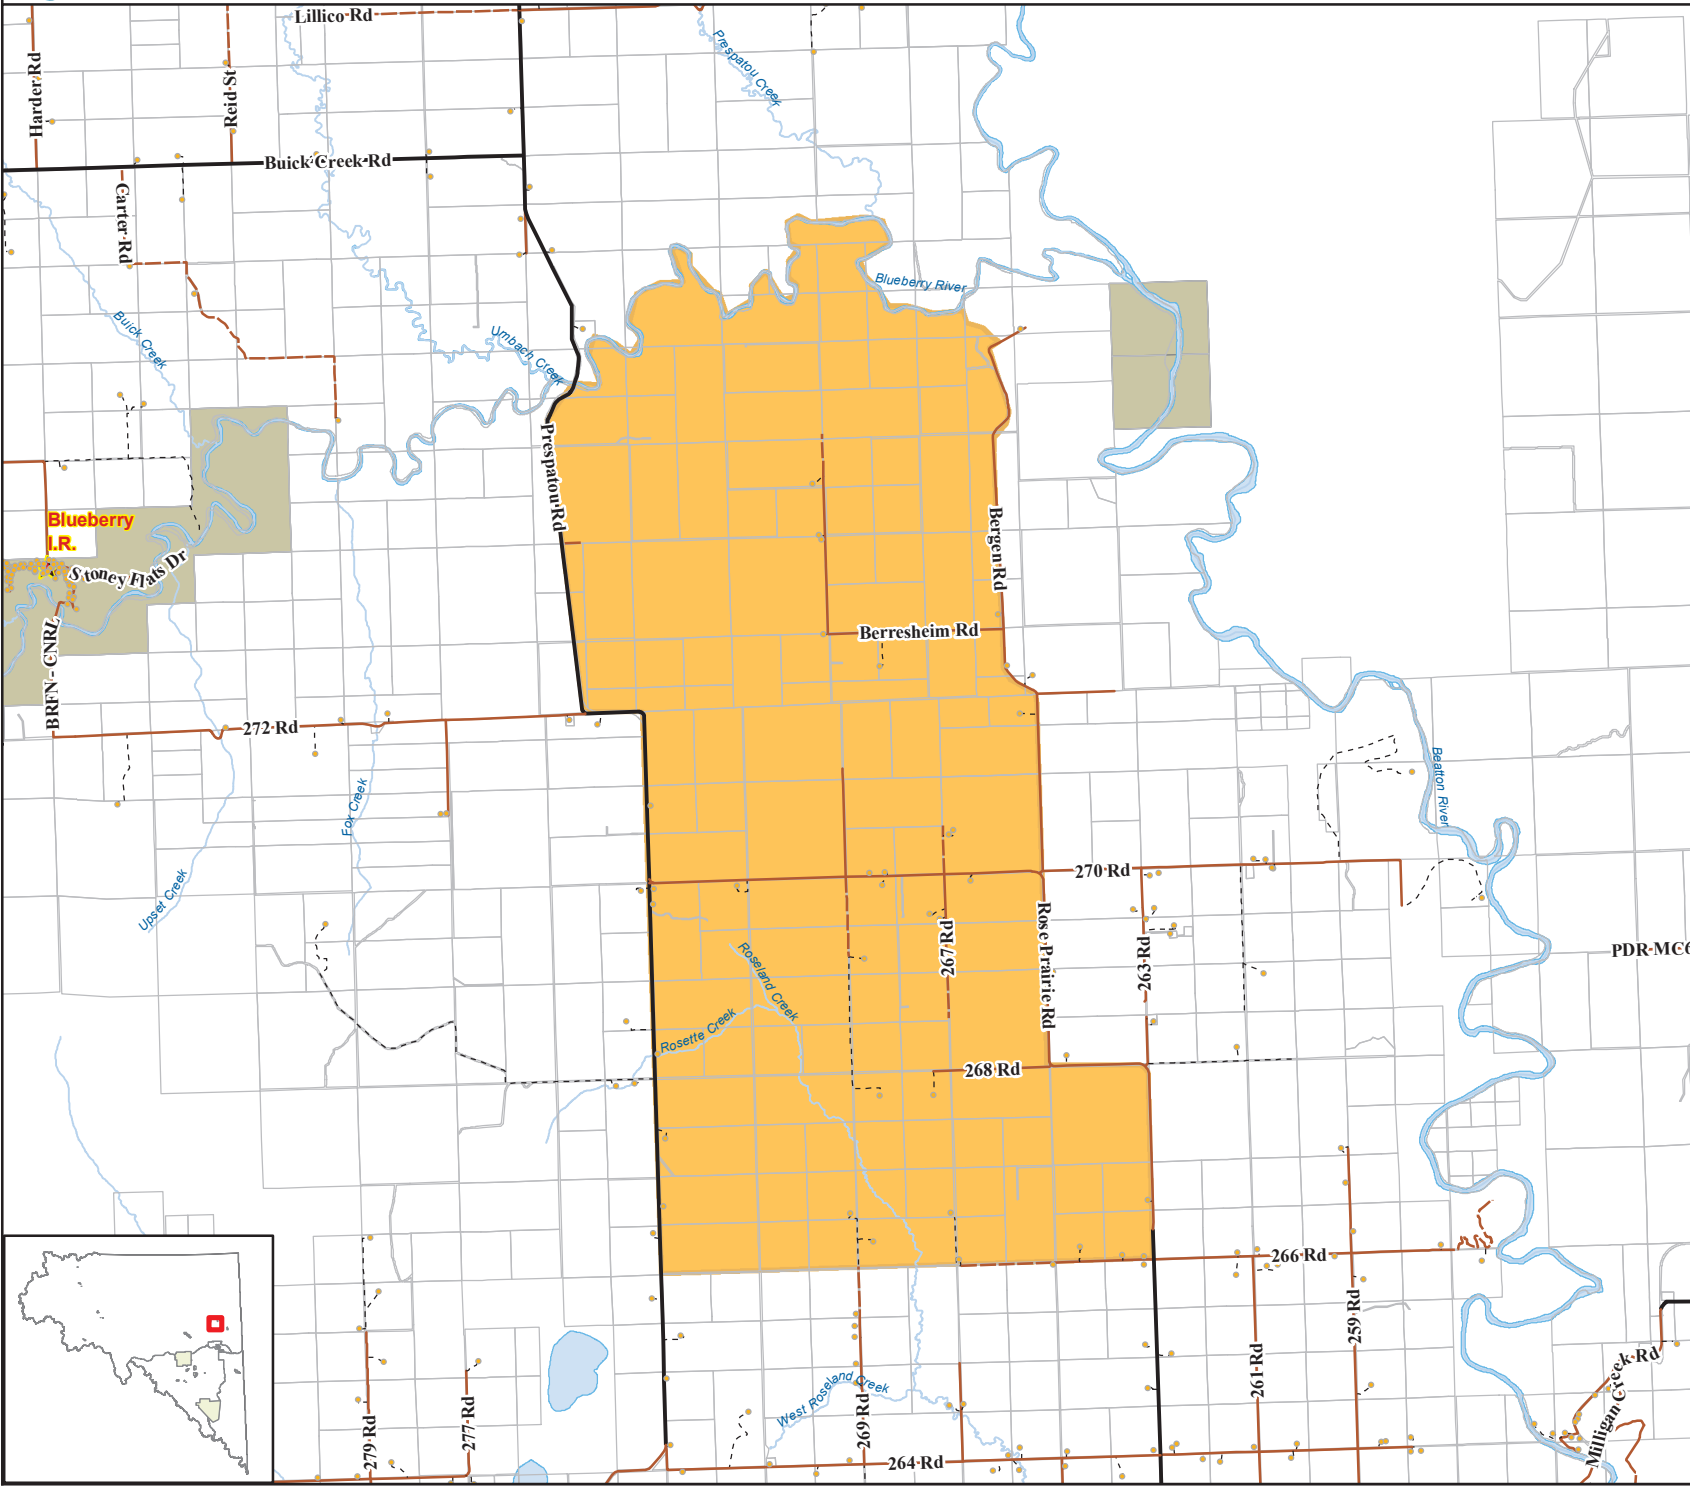

Peace River Regional District

Evacuation Alert #7

Stoddart Creek Fire Fire: G80291

1:125,000

Friday, September 15, 2023

-  Evacuation Alert
-  Building/Residence
-  Rural Community
-  Mile Marker
-  Water Feature
-  Electoral
-  Municipal
-  First Nations
-  Ecological Reserve
-  Protected Area
-  Provincial Park
-  Lake/River

The map only applies to the Peace River Regional District and does not apply to other municipalities or first nations jurisdictions

Compiled and produced by the Peace River Regional District on Friday, September 15, 2023.