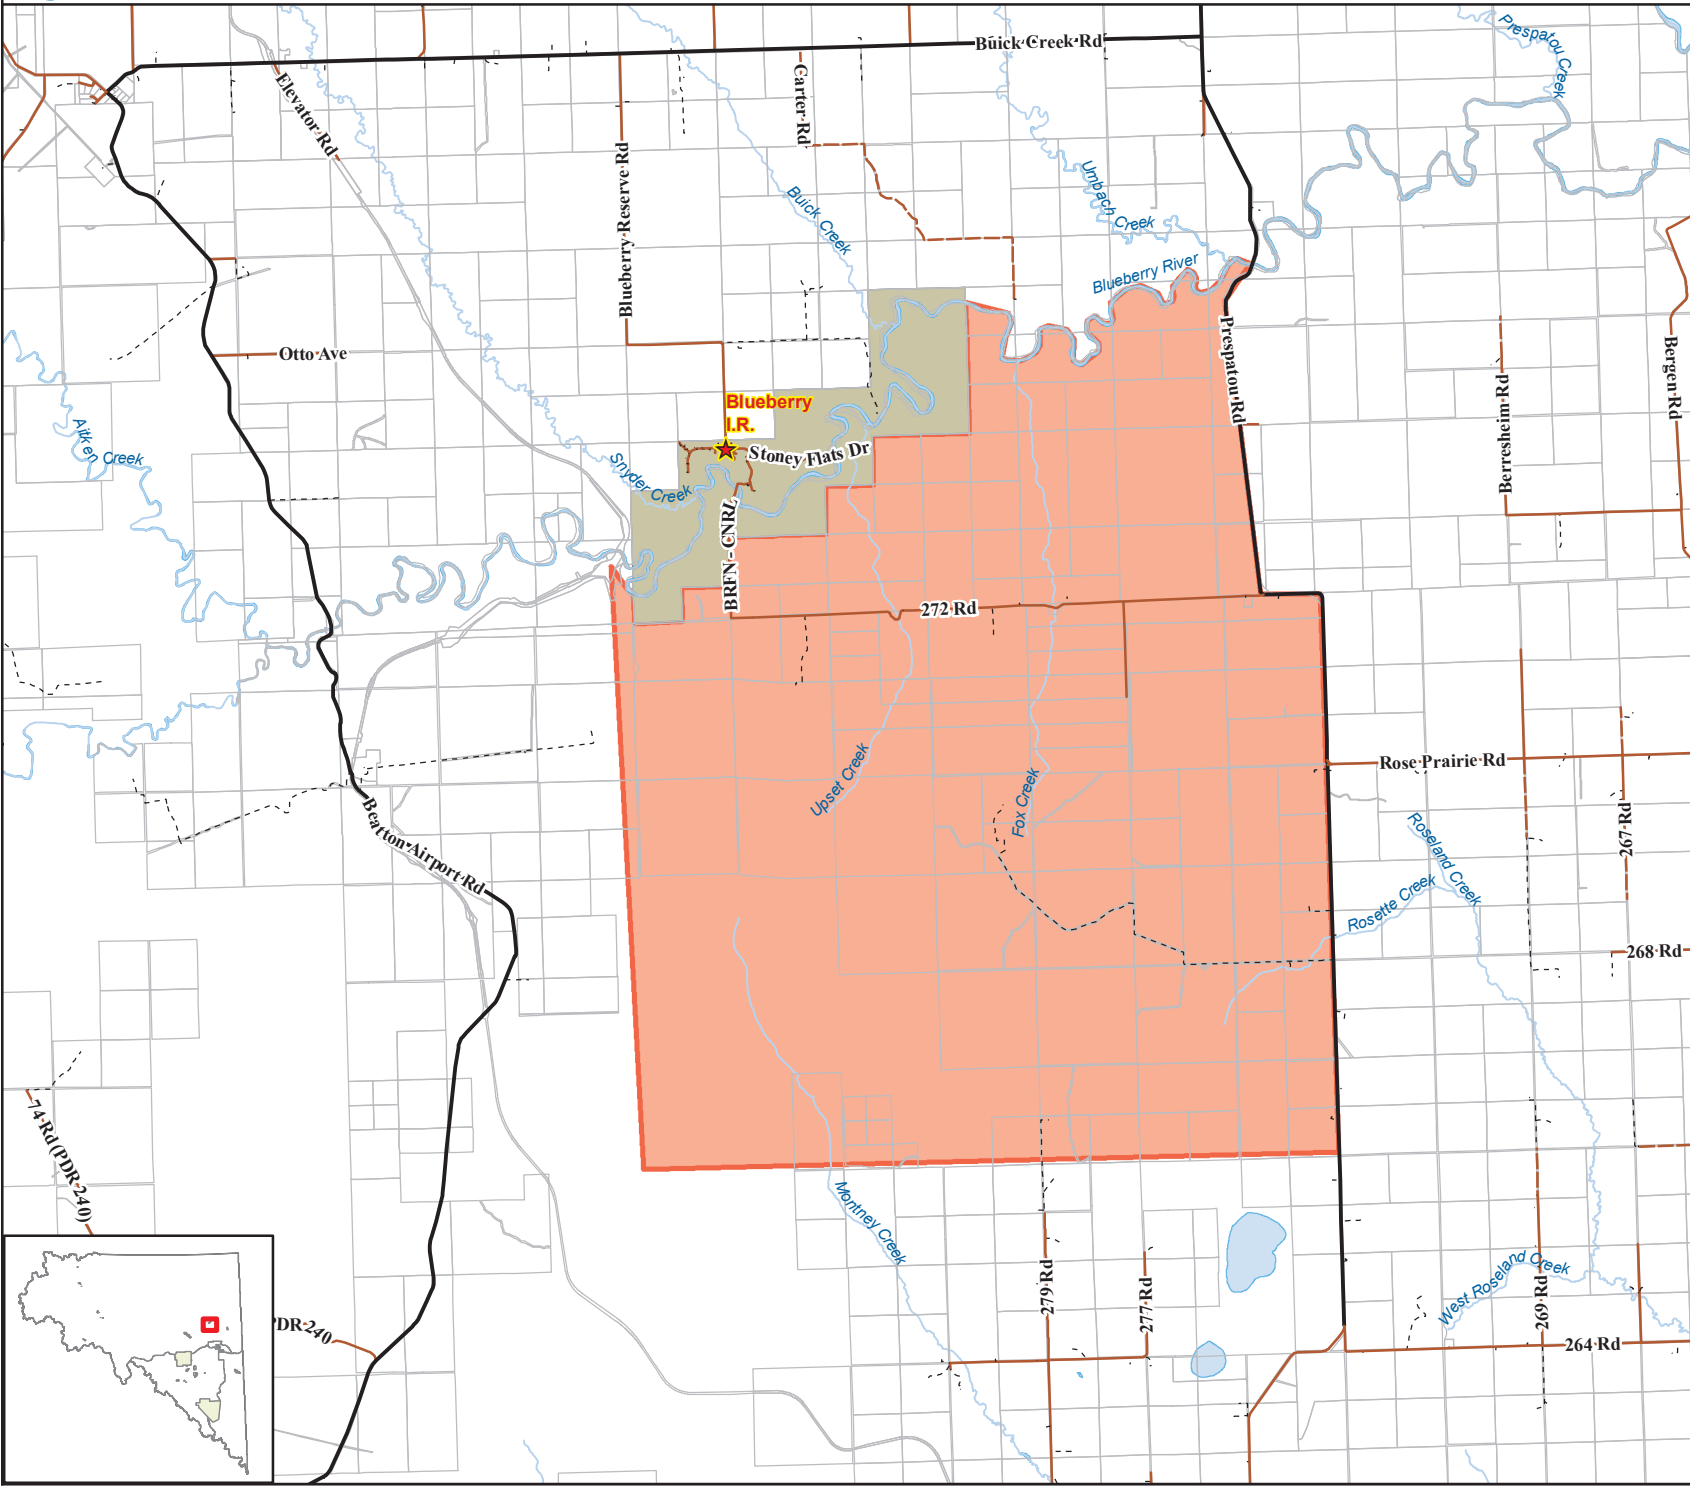

# Peace River Regional District

## Evacuation Order #5

### Stoddart Creek Fire Fire: G80291

1:125,000

Friday, September 15, 2023

-  Evacuation Order
-  Mile Marker
-  Water Feature
-  Electoral
-  Municipal
-  First Nations
-  Ecological Reserve
-  Protected Area
-  Provincial Park
-  Lake/River

*The map only applies to the Peace River Regional District and does not apply to other municipalities or first nations jurisdictions*

*Compiled and produced by the Peace River Regional District on Friday, September 15, 2023.*